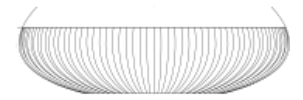

TAPAS.SERVING DISH

with walnut handle and braided leather loop

comes with five dishes (e4 or e5) of your choice

e3. TAPAS.SERVING DISH.SET EUR 250,--
(incl. 5 dishes e4 or e5)

e0. tapas plate 340 x 20 mm EUR 150,--

e4. tapas dish HIGH 80 x 50 mm EUR 24,--

e5. tapas dish LOW 105 x 30 mm EUR 24,--

ALiCE

ETAGERE.CAKE STAND

e1. etagere LOW (3 plates) h 300 mm EUR 165,--

e2. etagere HIGH (4 plates) h 380 mm EUR 187,--

ALiCE
SALT & PEPPER SET

s1

s1. salt & pepper set
with wooden tray (walnut) dia 140 mm EUR 66,--

ALiCE
SALAD BOWL

sal.

NEW! sal. salad bowl 270 x 90 mm EUR 96,--

ALiCE

ALBARELLI

large porcelain vessels

NEW! alb. albarello (inc. lid) 390 x 120 mm EUR 180,--

ALiCE
VASES

alb

v1

v2

v3

v4

v1.	vase LARGE	200 x 110 mm	EUR 125,--
v2.	vase MEDIUM	155 x 160 mm	EUR 120,--
v3.	vase SMALL	120 x 80 mm	EUR 49,--
v4.	vase ONION	130 x 90 mm	EUR 51,--
NEW!	alb. albarello (incl. lid)	390 x 120 mm	EUR 180,--